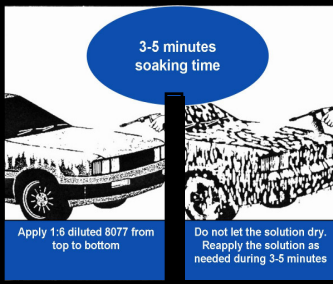

REMOVAL PROCESS

Apply 1:8 diluted 8077 from top to bottom

Inspect the vehicle for any remaining coating

Rinse the area thoroughly with clean water

KATS 5080 TEMPORARY COATING PROVIDES EXCELLENT PAINT PROTECTION FOR ALL CARS, BUSES, VANS, TRUCKS, LARGE EQUIPMENT AND OFF-ROAD VEHICLES DURING TRANSIT, STORAGE, SHIPMENT AND WHILE ON THE LOT.

930 Whitmore Drive
P.O. Box 9300
Rockwall, Texas 75087 U.S.A.
(800) 699-6318
www.katscoatings.com

*KATS Coatings® is a
division of The Whitmore Group*
ISO 9001, ISO/TS 16949, ISO 14001 Registered Company

KATS®

COATINGS

JOIN THE OTHERS
WHO HAVE
DISCOVERED THE
"KEY" TO ELIMINATING
COSTLY PAINT REWORK
AND WARRANTY CLAIMS
DUE TO FISH FLIES
AND OTHER
AIR CONTAMINANTS.